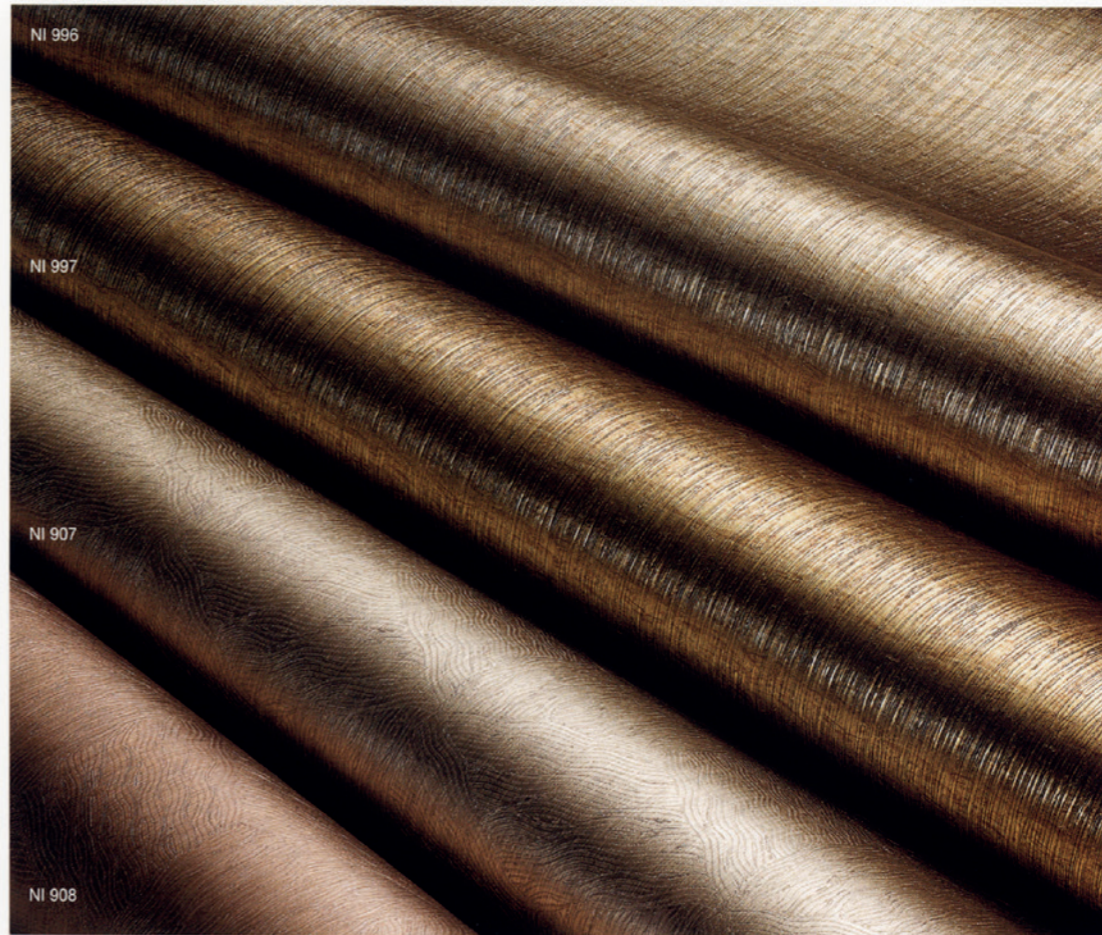

# NATURAL & INNOVATIVE

F/R Non F/R

Chaos Curve NI 907

Chaos Curve NI 908

Linearity Light Gold NI 996

Linearity Gold NI 997

NI 996

NI 997

# NATURAL & INNOVATIVE

F/R Non F/R

Green Silver NI 909

Red Gold NI 910

Metallic Rose Gold LW 881

Metallic Rose Silver LW 880

LW 881