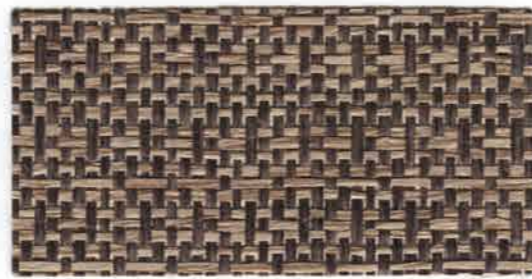

Paper Weave

PW 409